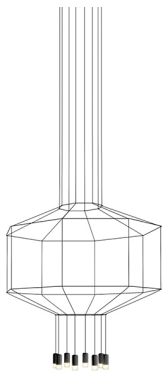

0400

Design By Arik Levy

Wireflow designed by Arik Levy. A hanging lamp which reviews and updates the chandelier look through an exercise of simplification that explores its essence and enhances its outline with great delicacy and at the same time a strong formal presence. Its appearance, as a structure of fine cables finished with eight LED terminals, discretely connects with classic chandelier models, taking this type of lamp to a new, groundbreaking and futuristic dimension. Employing CREA product configurator software, the design can be modified to adapt to your specific project requirements.

Model Sheet

Optional : Extra cable length
Min. quantity, upcharge and extra lead time apply [EN]

Finish	04 Black RAL 9005
LED temperature color	2700 K
Dimming	DALI 1-10V PUSH Optional Casambi Min. quantity, upcharge and extra lead time apply [EN]
Installation type	Surface Canopy

Materials
Ceiling rose: Steel
Body: Aluminum
Horizontal rods: Steel
Ceiling rose: Steel

Light source
8 x LED 4,48W 350mA
D

LED
CRI>80 3922 lm 109
2700 K

Driver
CC - Constant Current 350
110-240 V 50/60 HZ

Application
Hanging lamps

Packaging
2 Box
1.633 m x 1.619 m x 0.086 m
Gross weight 18
Net weight 15.06
Vol. 0.3245

Lighting effect

General Lighting

Lamp used to highlight a specific element.

Photometric Data