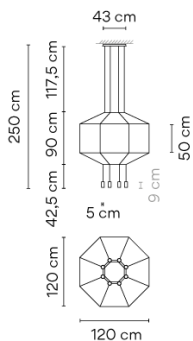

0400

Design By Arik Levy

Wireflow designed by Arik Levy. A hanging lamp which reviews and updates the chandelier look through an exercise of simplification that explores its essence and enhances its outline with great delicacy and at the same time a strong formal presence. Its appearance, as a structure of fine cables finished with eight LED terminals, discretely connects with classic chandelier models, taking this type of lamp to a new, groundbreaking and futuristic dimension. Employing CREA product configurator software, the design can be modified to adapt to your specific project requirements.

Model Sheet

Optional : Extra cable length
Min. quantity, upcharge and extra lead time apply [EN]

Finish	04 Black RAL 9005
LED temperature color	2700 K
Dimming	DALI 1-10V PUSH Optional Casambi Min. quantity, upcharge and extra lead time apply [EN]
Installation type	Surface Canopy

Materials
Ceiling rose: Steel
Body: Aluminum
Horizontal rods: Steel
Ceiling rose: Steel

Light source
8 x LED 4,48W 350mA
D

LED
CRI>80 3922 lm 109
2700 K

Driver
CC - Constant Current 350
110-240 V 50/60 HZ

Application
Hanging lamps

Packaging
2 Box
1.633 m x 1.619 m x 0.086 m
Gross weight 18
Net weight 15.06
Vol. 0.3245

Lighting effect

General Lighting

Lamp used to highlight a specific element.

Photometric Data

Efficiency	46.23%
Coordinate System	CG
Total Flux	3922.20
Maximum Value	320.25

Other Applications

All of our products come with a five-year warranty.
Check our legal terms at www.vibia.com/warranty